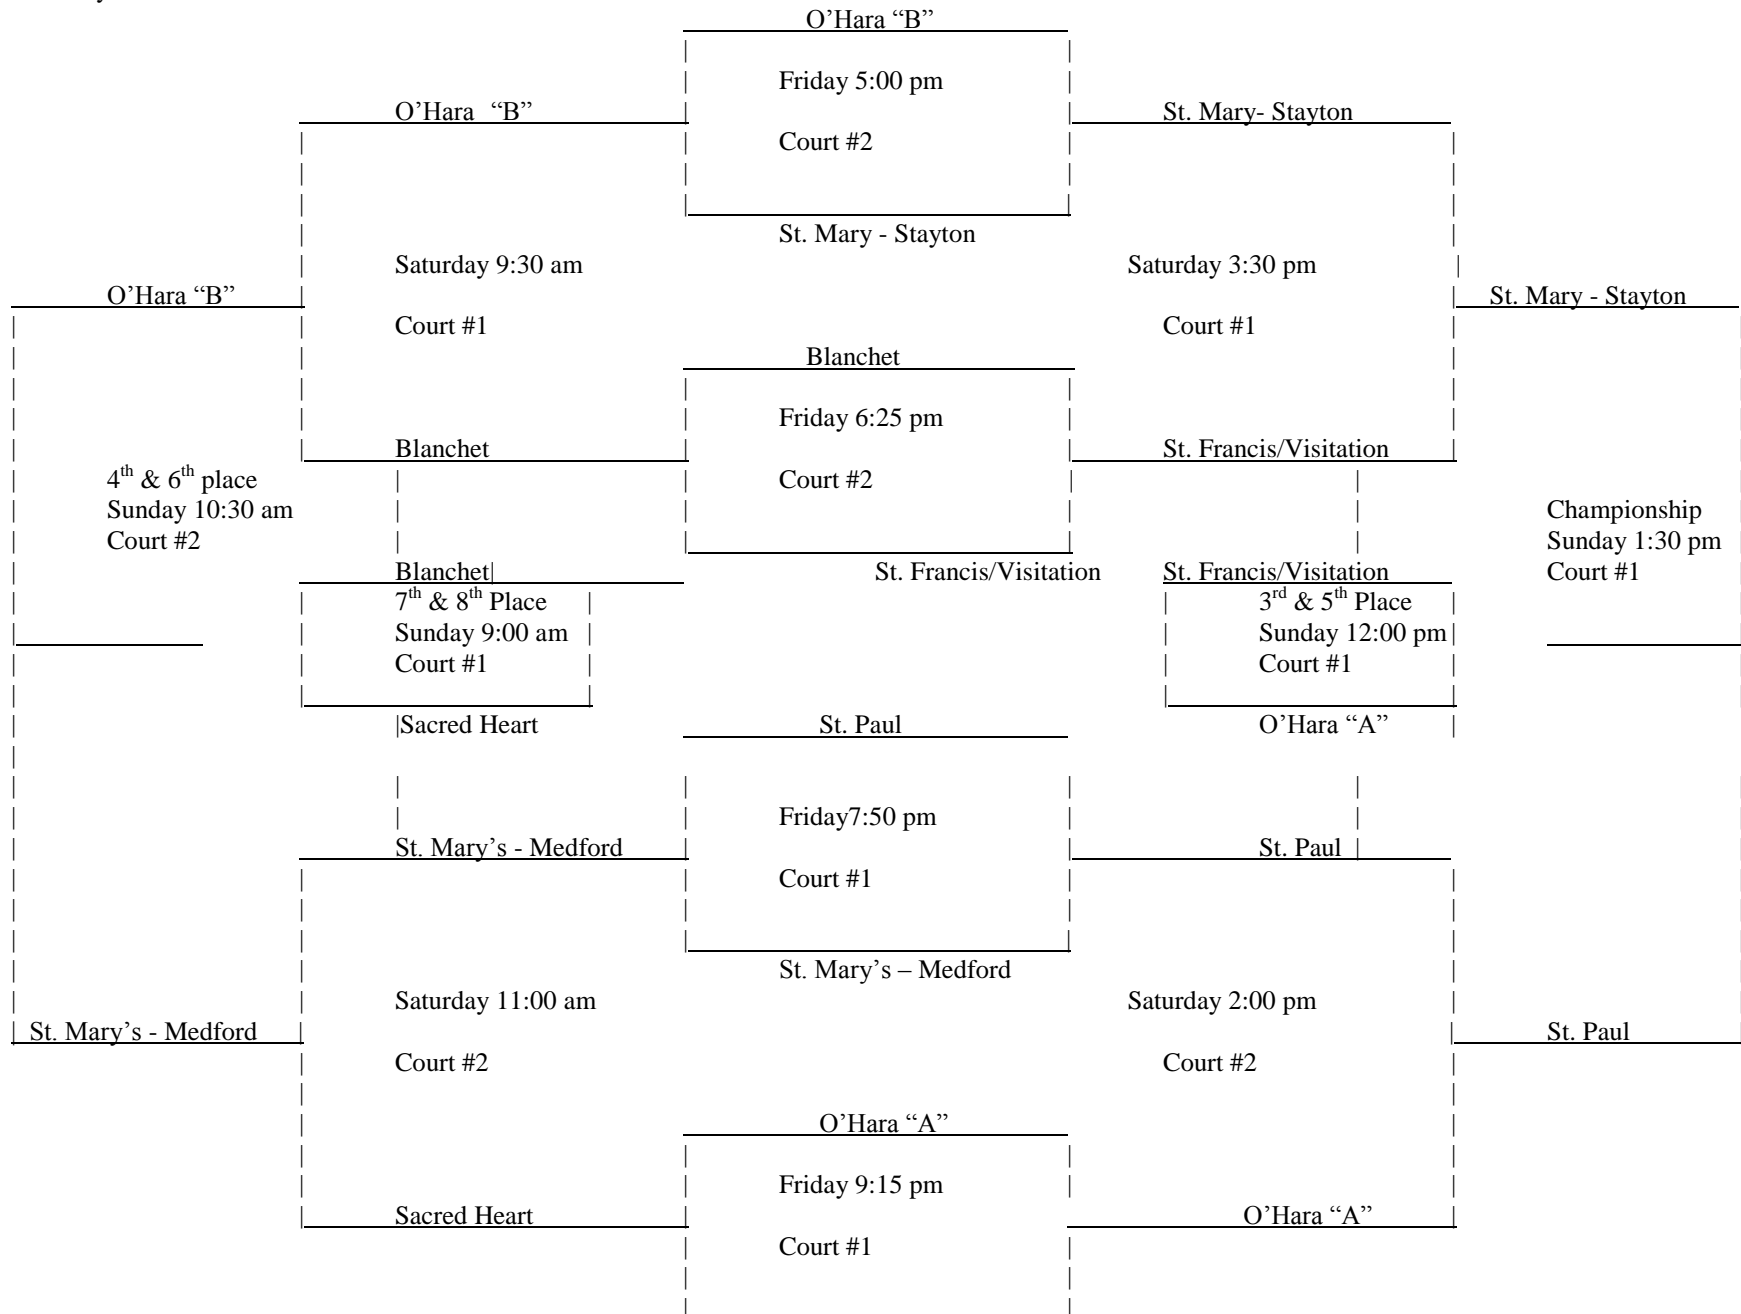

# Girls Bracket 2012

Home team is on the top of the bracket

Court 1 – Main Gym  
 Court 2 – Activity Center

# Boys Bracket 2012

Home team is on the top of the bracket

Court 1 – Main Gym  
 Court 2 – Activity Center