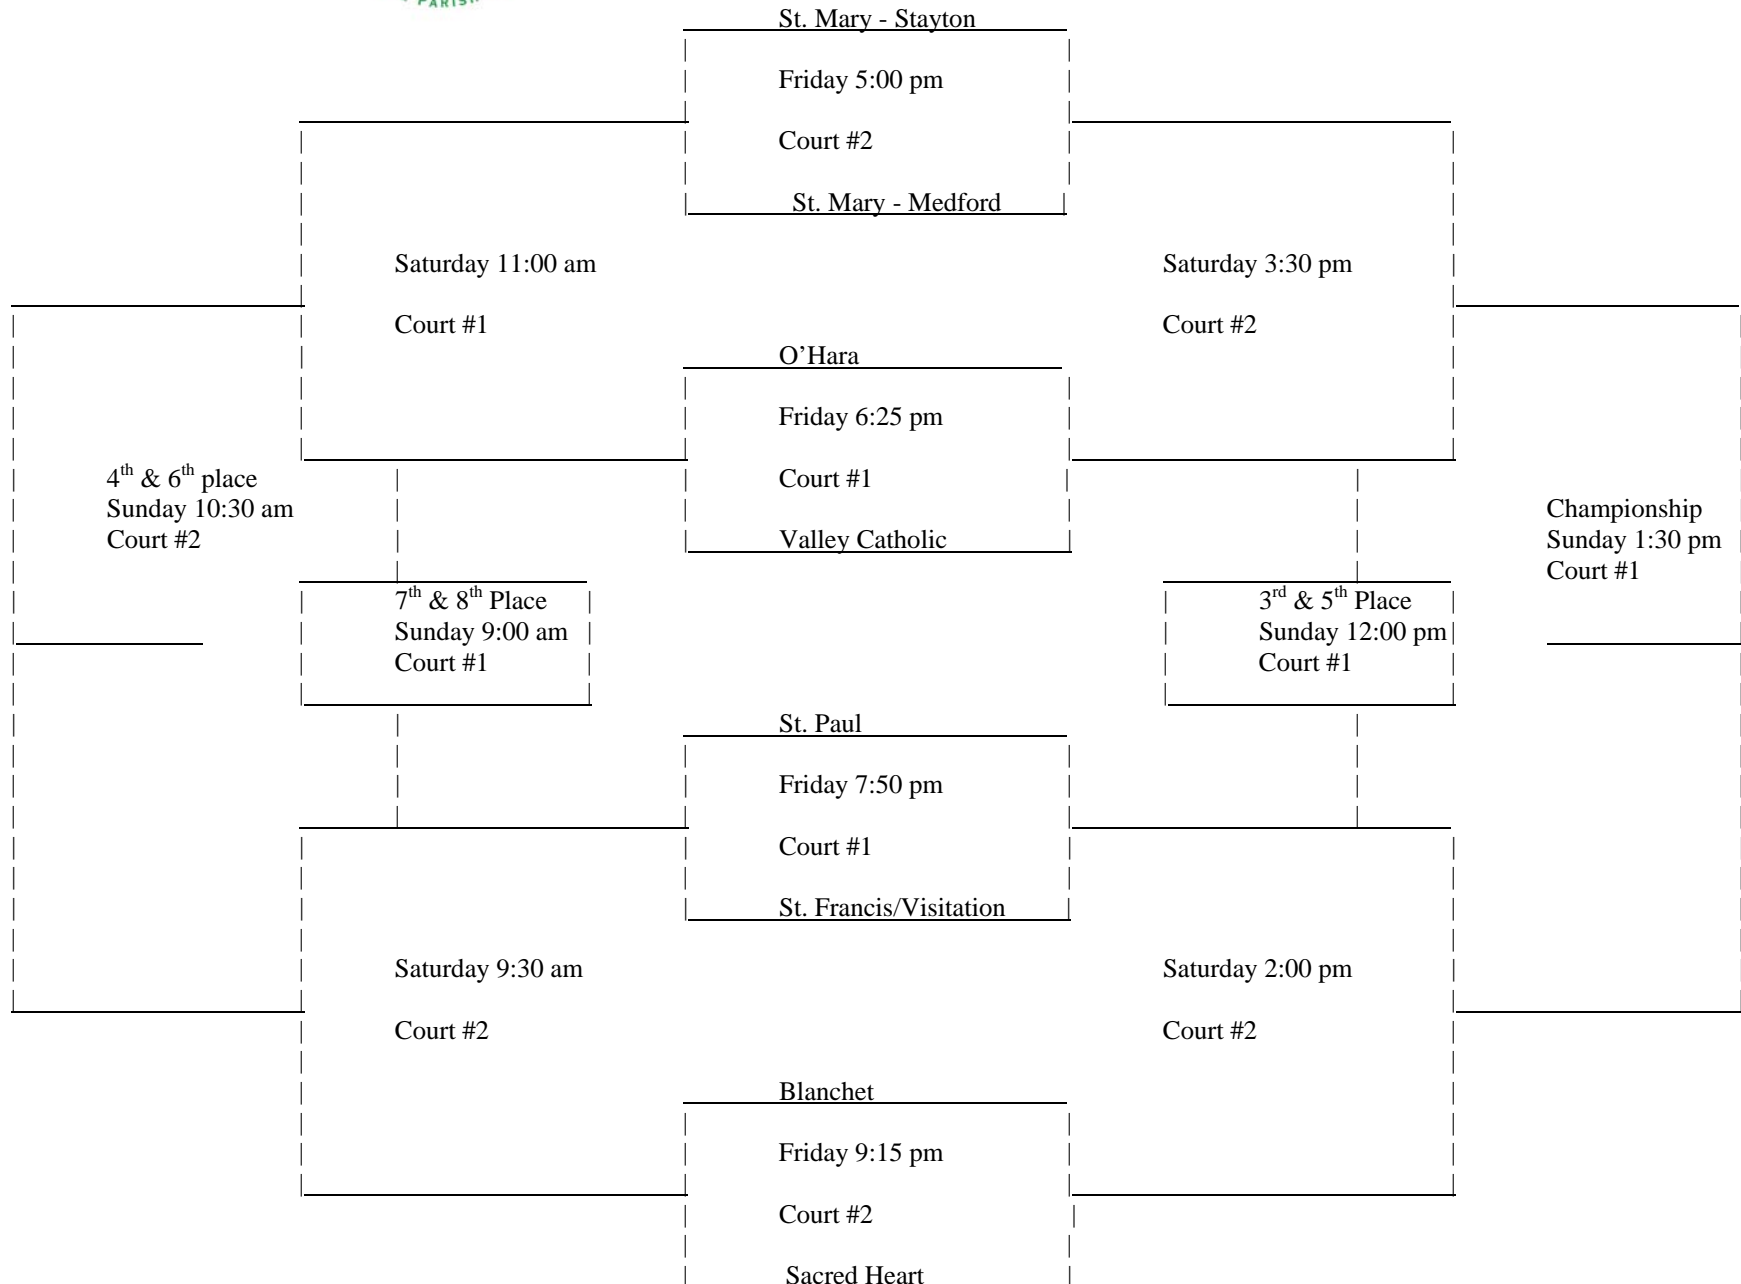

Girls Bracket 2010

Court 1 – Main Gym
 Court 2 – Activity Center

Home team is on the top of the bracket

Boy's Bracket 2010

Court 1 – Main Gym
 Court 2 – Activity Center

Home team is on the top of the bracket